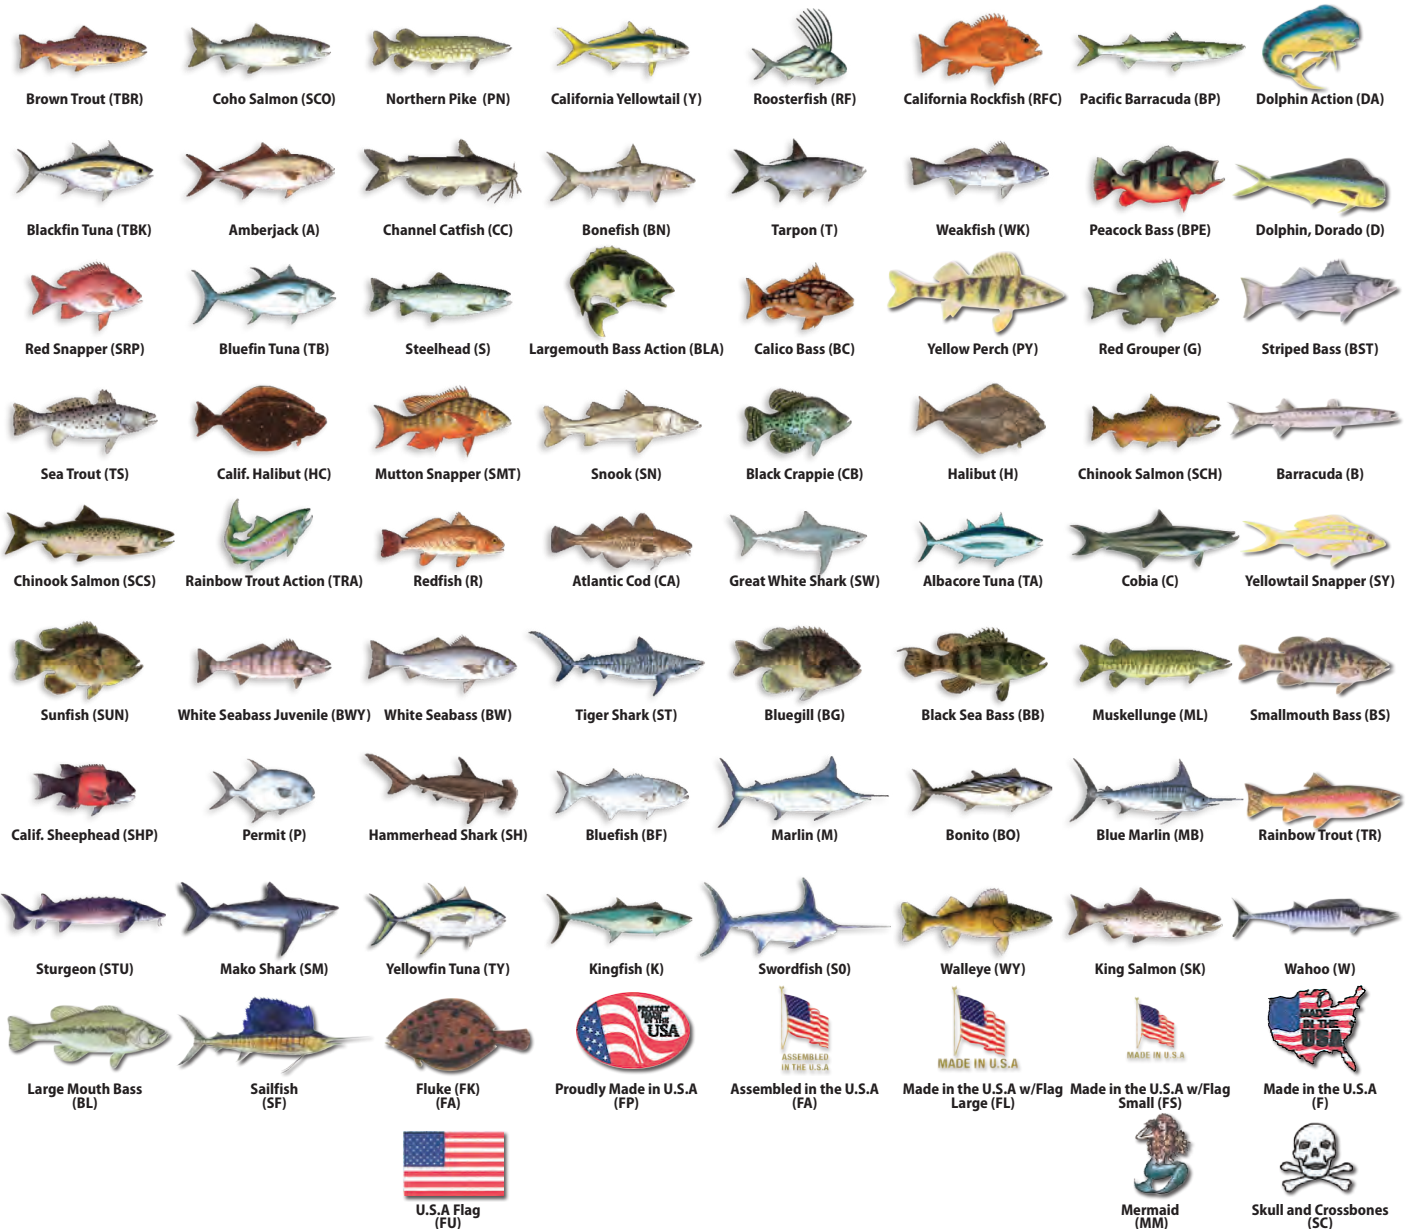

ROD DECALS

Exclusive line of iridescent decals which are precision cut to eliminate the problematic background. They come with a peel off cover to ease application.

| Model # | Stock# | Model # | Stock# | Model # | Stock# | Model # | Stock# |
|-----------------------|--------|---------------------------------|--------|-----------------------------|--------|------------------------|--------|
| ALBACORE TUNA | FD-TA | CHANNEL CATFISH | FD-CC | LARGEMOUTH BASS | FD-BL | SAILFISH | FD-SF |
| AMBERJACK | FD-A | CHINOOK SALMON | FD-SCS | LARGEMOUTH BASS ACTION | FD-BLA | SEA TROUT | FD-TS |
| ATLANTIC COD | FD-CA | CHINOOK SALMON SPAWNING | FD-SCH | MADE IN USA (FLAG/USA ONLY) | FD-FU | SKULL & CROSS BONES | FD-SC |
| BARRACUDA | FD-B | COBIA | FD-C | MAKO SHARK | FD-SM | SMALL MOUTH BASS | FD-BS |
| BLACK CRAPPIE | FD-CB | COHO SALMON | FD-SCO | MARLIN | FD-M | SNOOK | FD-SN |
| BLACKFIN TUNA | FD-TBK | CONFEDERATE FLAG | FD-FC | MERMAID | FD-MM | STEELHEAD | FD-S |
| BLACK SEA BASS | FD-BB | DOLPHIN/DORADO/MAHI MAHI | FD-D | MUSKELLUNGE/MUSKIE | FD-ML | STRIPED BASS | FD-BST |
| BLUE MARLIN | FD-MB | DOLPHIN/DORADO/MAHI MAHI ACTION | FD-DA | MUTTON SNAPPER | FD-SMT | STURGEON | FD-STU |
| BLUEFIN TUNA | FD-TB | FLAG - PROUDLY MADE IN USA | FD-FP | NORTHERN PIKE | FD-PN | SUNFISH | FD-SUN |
| BLUEFISH | FD-BF | FLAG ASSEMBLED IN THE USA | FD-FA | PACIFIC BARRACUDA | FD-BP | SWORDFISH | FD-SO |
| BLUEGILL | FD-BG | FLAG MADE IN USA - OUTLINE | FD-F | PEACOCK BASS | FD-BPE | TARPON | FD-T |
| BONEFISH | FD-BN | FLAG USA - LARGE | FD-FL | PERMIT | FD-P | TIGER SHARK | FD-ST |
| BONITO | FD-BO | FLAG USA - SMALL | FD-FS | RAINBOW TROUT | FD-TR | WAHOO | FD-W |
| BROWN TROUT | FD-TBR | FLUKE | FD-FK | RAINBOW TROUT ACTION | FD-TRA | WALLEYE | FD-WY |
| CALICO BASS | FD-BC | GREAT WHITE SHARK | FD-SW | RED GROUPER | FD-G | WEAKFISH | FD-WK |
| CALIFORNIA YELLOWTAIL | FD-Y | HALIBUT | FD-H | RED SNAPPER/RED PORGY | FD-SRP | WHITE SEABASS | FD-BW |
| CALIFORNIA HALIBUT | FD-HC | HAMMERHEAD SHARK | FD-SH | REDFISH | FD-R | WHITE SEABASS JUVENILE | FD-BWY |
| CALIFORNIA ROCKFISH | FD-RFC | KING SALMON | FD-SK | ROOSTER FISH | FD-RF | YELLOW PERCH | FD-PY |
| CALIFORNIA SHEEPHEAD | FD-SHP | KINGFISH | FD-K | | | YELLOWFIN TUNA | FD-TY |
| | | | | | | YELLOWTAIL SNAPPER | FD-SY |